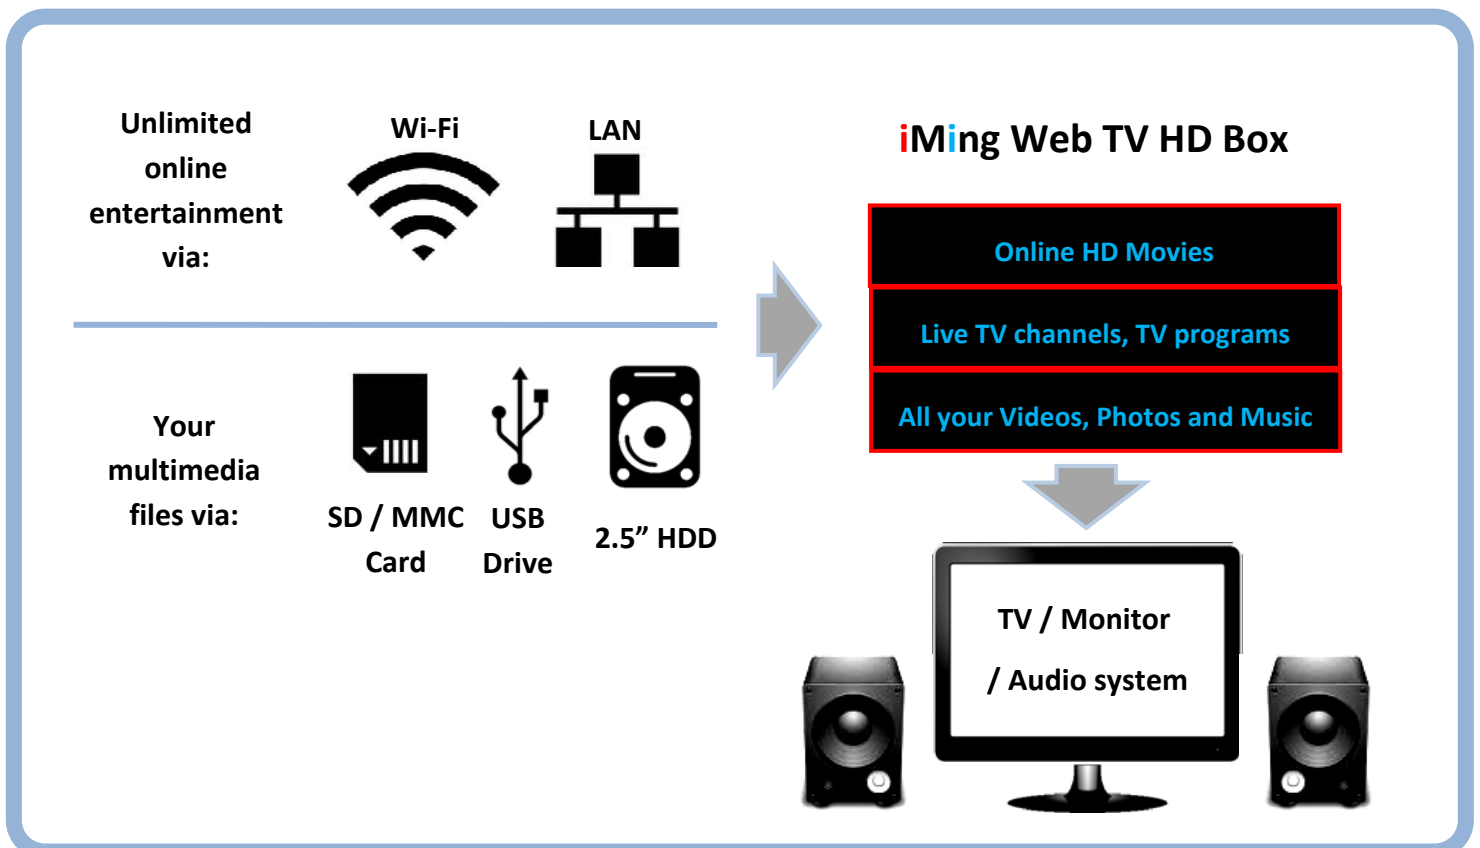

iMing Web TV HD Box

Introduce the latest Web TV HD Box by iMing Technology!

Watch over 10,000 online HD Movies, Live TV Channels, pre-recorded TV Programs with a click!

iMing Web TV HD Box is a home entertainment center that does everything you can imagine:

- Simply connects to your TV or Computer Monitor and home AV system;
- Through your home Wi-fi, you can enjoy unlimited numbers of HD movies, sports, tv shows, music in the gigantic database with constant update;
- What's more, the iMing Web TV HD Box is able to play all your videos, music and photos in any format via USB port, SD/MMC card or SATA;
- You can even install a 2.5" harddisk inside the box for recording and playing your files;
- The box also supports the latest format: 1080P Full HD decoding, S/PDIF7.1.DTS decoding and HDMI 1.3

Support 2-way USB interface with HOST function, can directly play the files stored in USB device.

Support hot swap of the device

Built-in mini USB interface

Built-in RJ45 network interface, support watching of online categorized movies

Dimensions: 5.83 in x 5.83 in x 1.38 in (14.8 cm x 14.8 cm x 3.5 cm)

Weight: 13.16 oz (373 g)